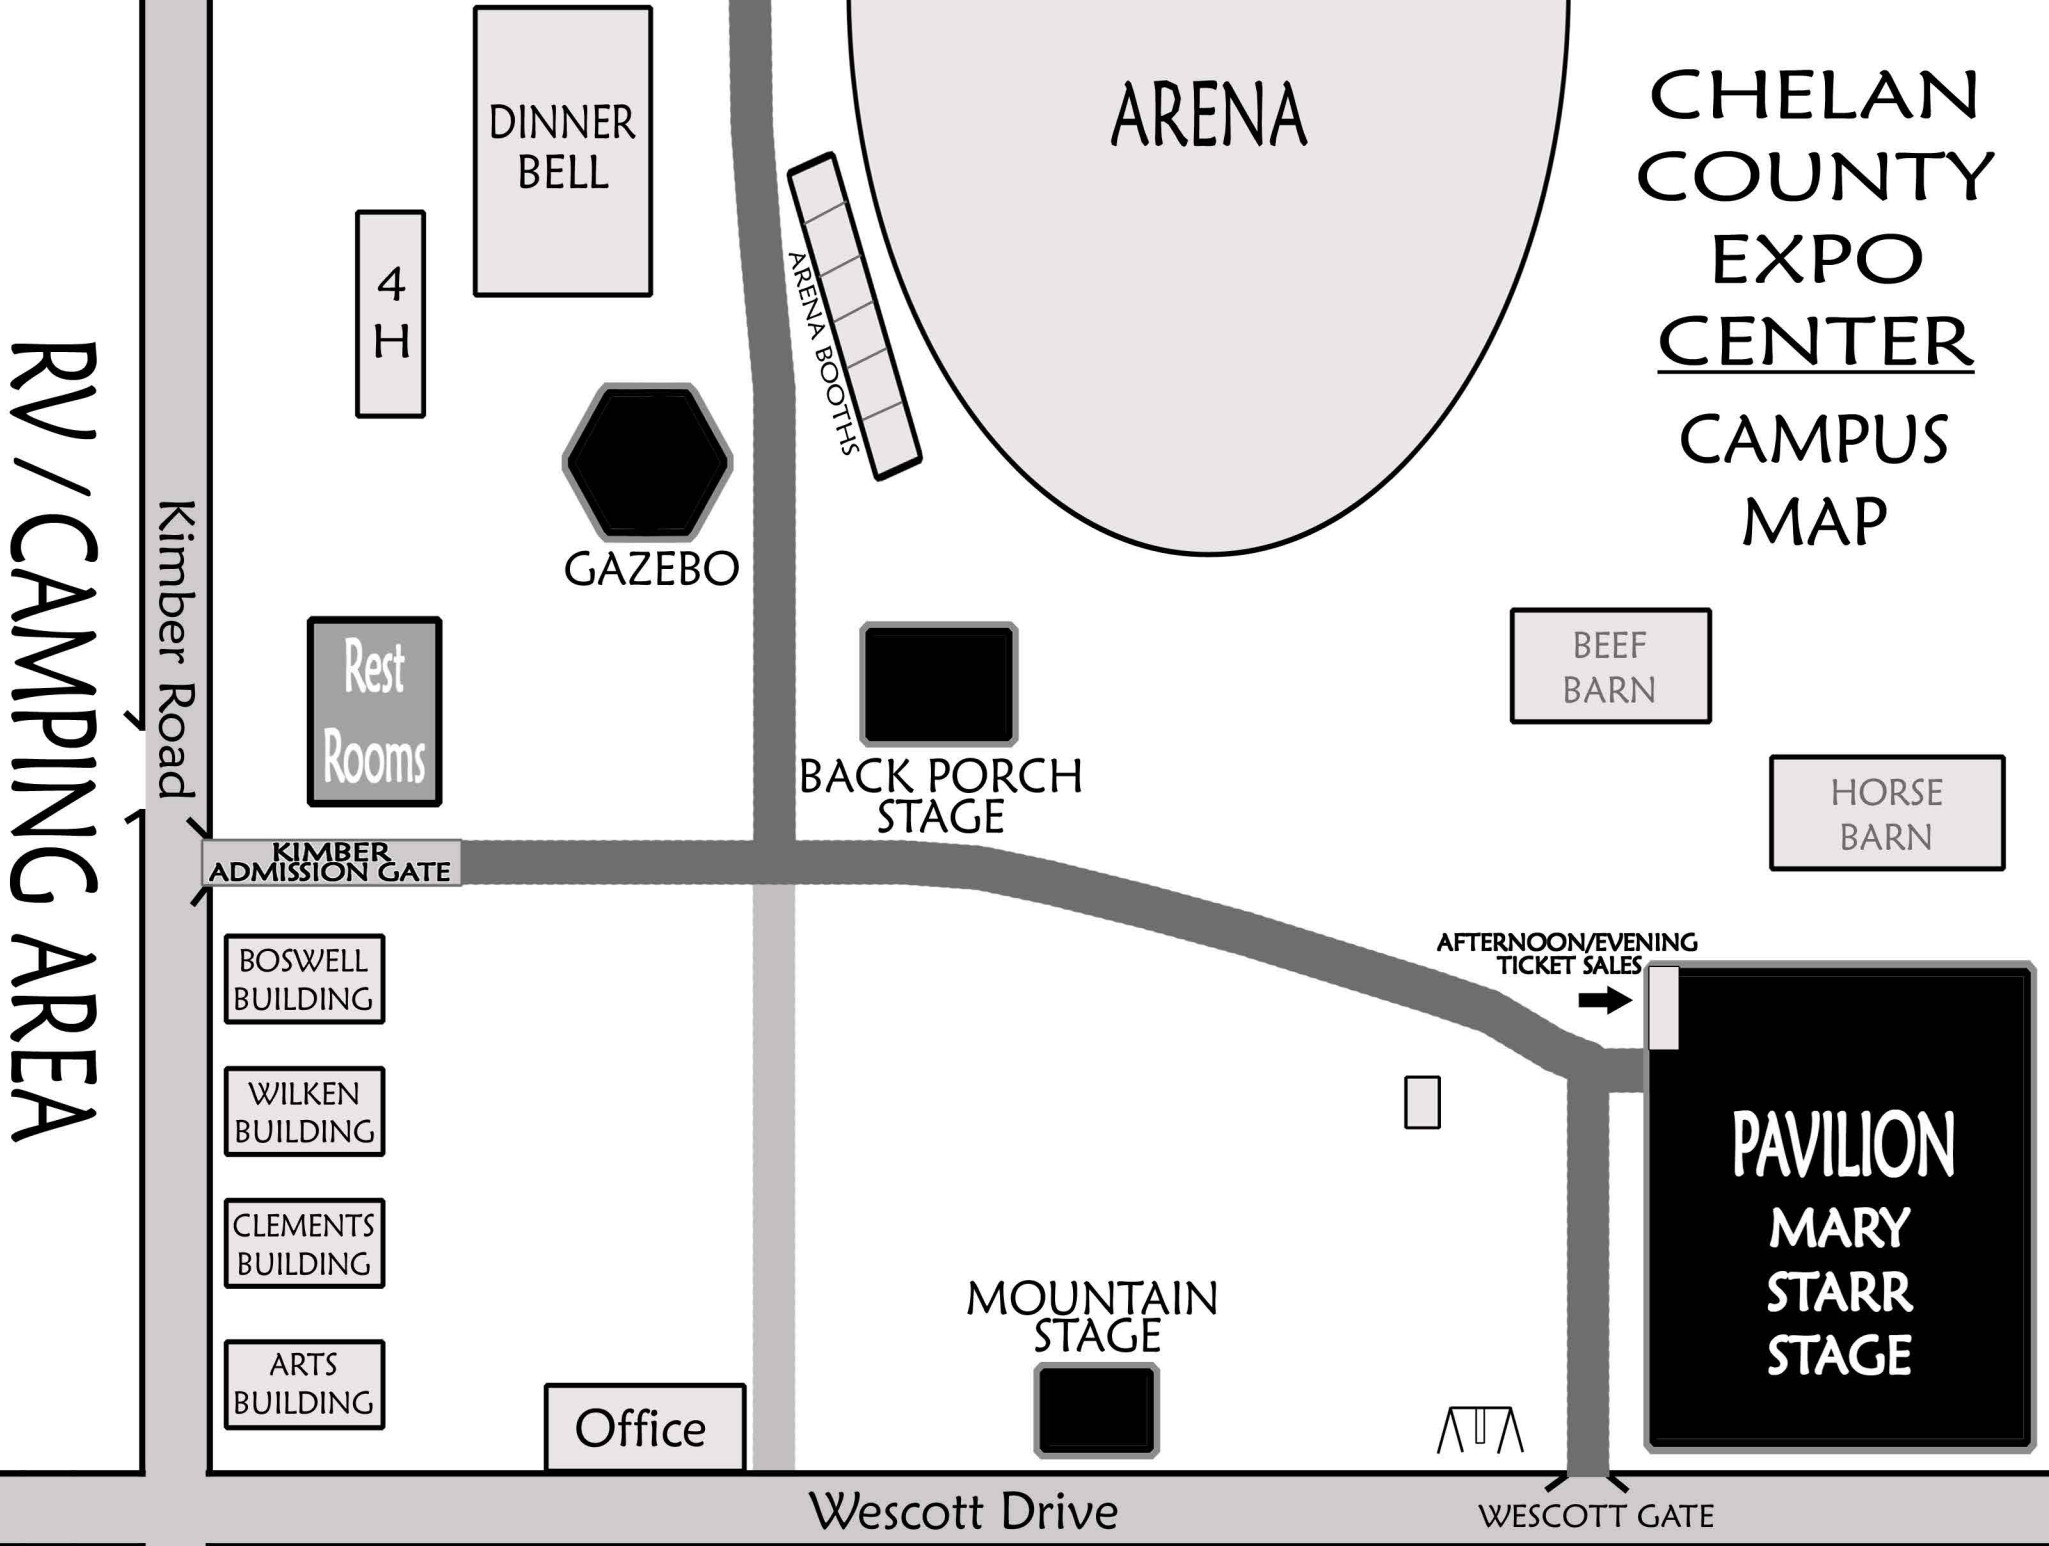

RV / CAMPING AREA

CHELAN COUNTY EXPO CENTER CAMPUS MAP

Kimber Road

DINNER BELL

4 H

GAZEBO

ARENA BOOTHS

BACK PORCH STAGE

BEEF BARN

HORSE BARN

Rest Rooms

KIMBER ADMISSION GATE

BOSWELL BUILDING

WILKEN BUILDING

CLEMENTS BUILDING

ARTS BUILDING

Office

MOUNTAIN STAGE

AFTERNOON/EVENING TICKET SALES

PAVILION
MARY STARR STAGE

Wescott Drive

WESCOTT GATE

WESCOTT (DAY) PUBLIC PARKING